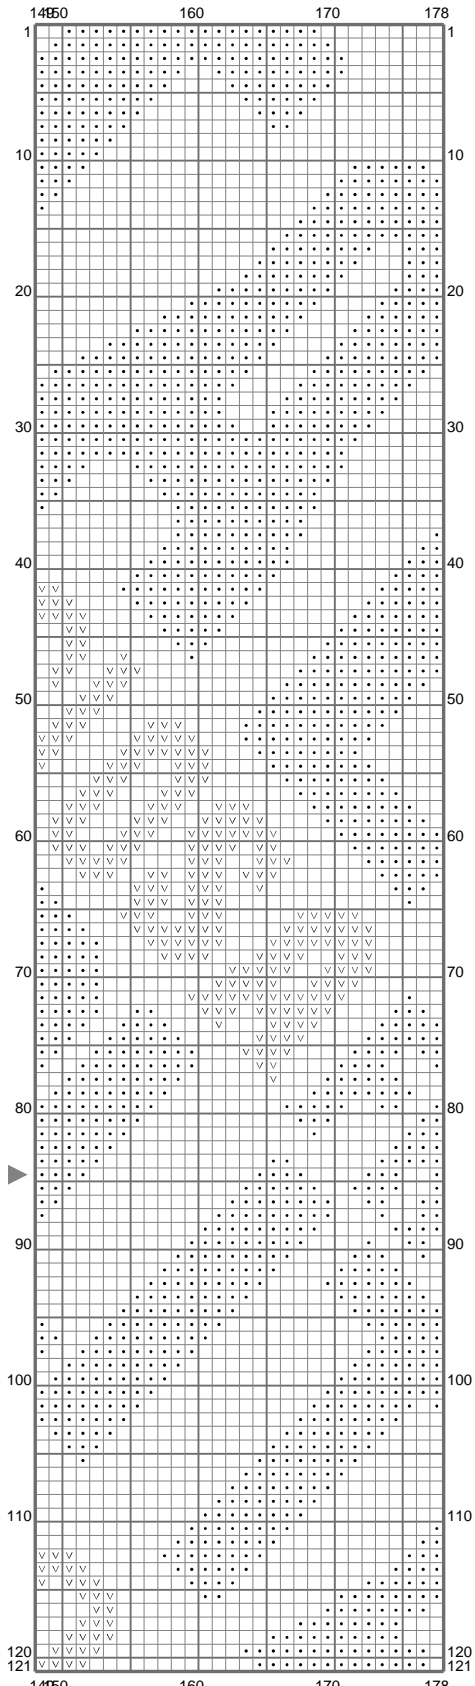

(This chart is printed using KG-Chart LE for Cross Stitch.)

(This chart is printed using KG-Chart LE for Cross Stitch.)

(This chart is printed using KG-Chart LE for Cross Stitch.)

# PIZZA [www.petitescroix.fr](http://www.petitescroix.fr)

Stitch Count: 178w x 169h  
 Finished Size: 32.29 cm x 30.66 cm (28 ct./inch)  
 Cloth: Linen  
 Cloth's Color: White  
 # of colors: 3 Colors

## Color Table (DMC)

### Cross Stitch

●	320	(8307 ct)
∇	666	(6116 ct)
∇	666	(6116 ct)